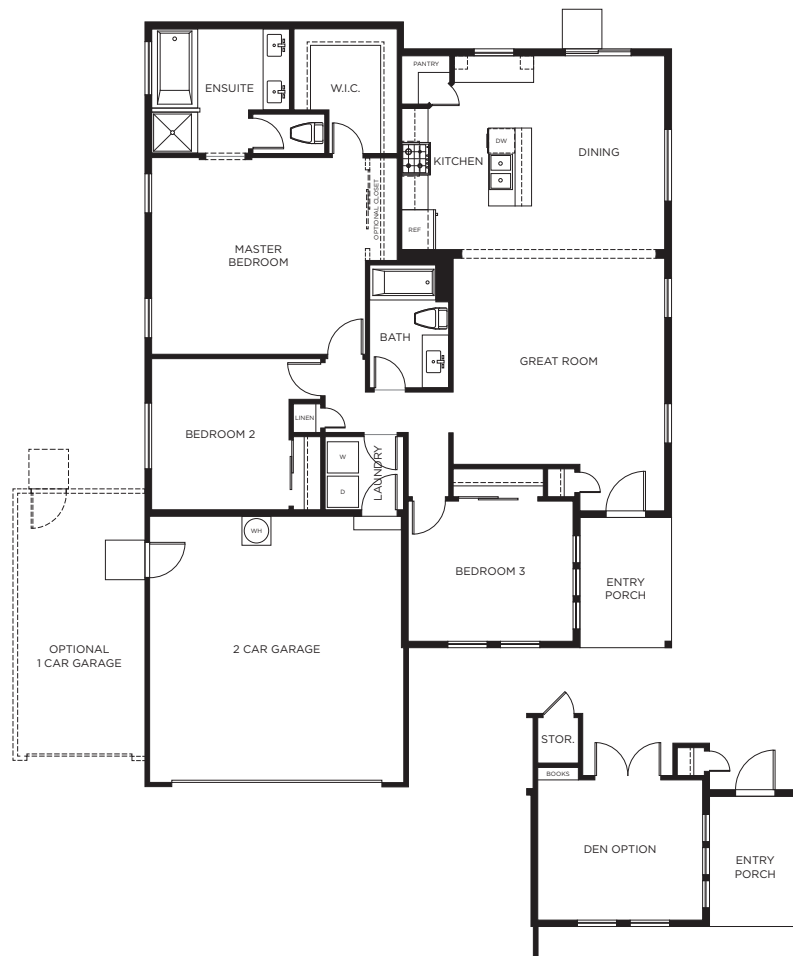

Plan A

3 Bedrooms, 2 Baths

1,597 sf

ONDAVERDELIVING.COM

Plan B

3 Bedrooms, 2 Baths

1,889 sf

Plan C

3 Bedrooms, 2 Baths

2,212 sf

MAIN FLOOR

UPPER FLOOR (3 BED OPTION)

UPPER FLOOR (4 BED OPTION)