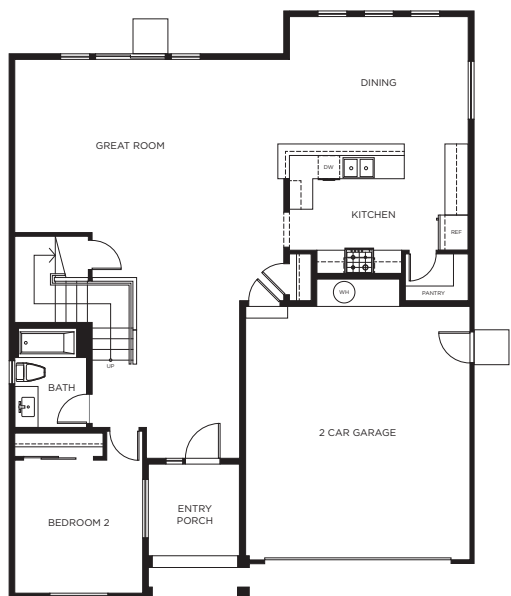

Plan A

3 Bedrooms, 2 Baths

1,597 sf

ONDAVERDELIVING.COM

Plan B

3 Bedrooms, 2 Baths

1,889 sf

Plan C

3 Bedrooms, 2 Baths

2,212 sf

MAIN FLOOR

UPPER FLOOR (3 BED OPTION)

UPPER FLOOR (4 BED OPTION)