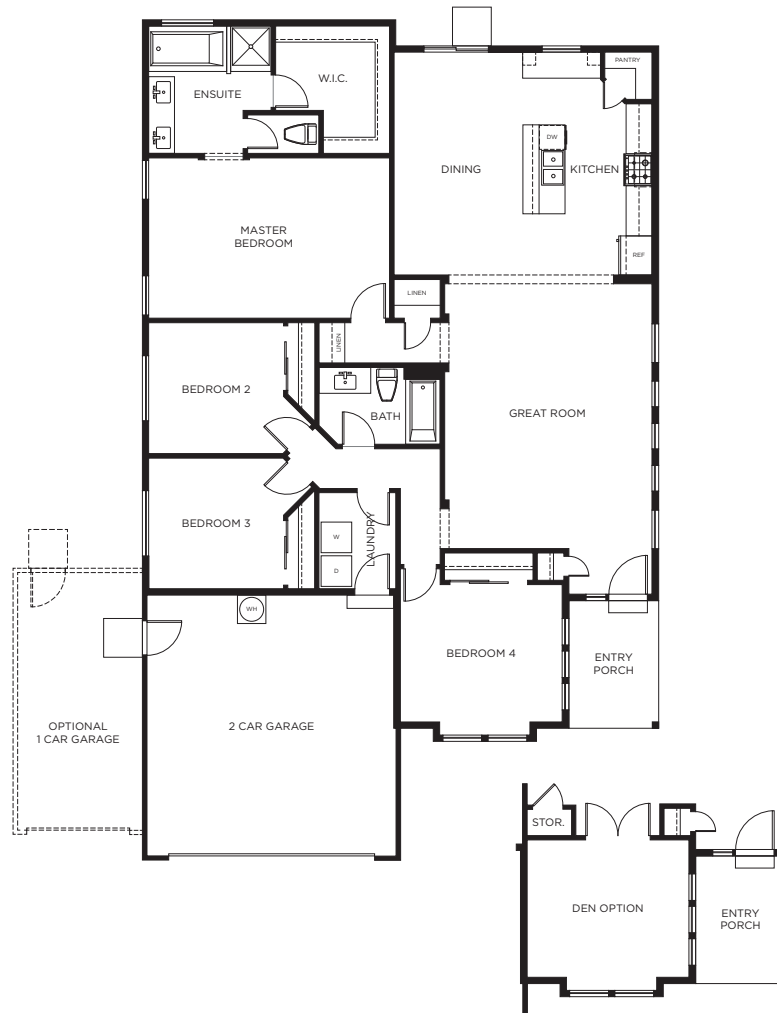

Plan A

3 Bedrooms, 2 Baths

1,597 sf

ONDAVERDELIVING.COM

Plan B

3 Bedrooms, 2 Baths

1,889 sf

Plan C

3 Bedrooms, 2 Baths

2,212 sf

MAIN FLOOR

UPPER FLOOR (3 BED OPTION)

UPPER FLOOR (4 BED OPTION)