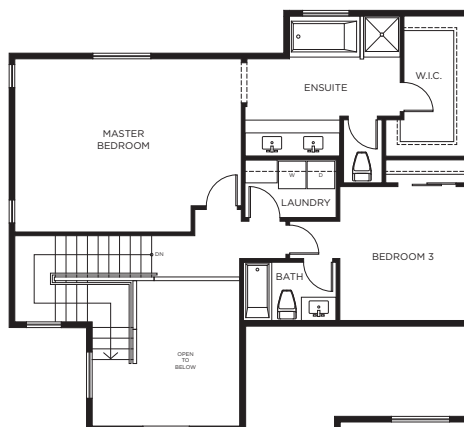

Plan A

3 Bedrooms, 2 Baths

1,597 sf

ONDAVERDELIVING.COM

Plan B

3 Bedrooms, 2 Baths

1,889 sf

Plan C

3 Bedrooms, 2 Baths

2,212 sf

MAIN FLOOR

UPPER FLOOR (3 BED OPTION)

UPPER FLOOR (4 BED OPTION)