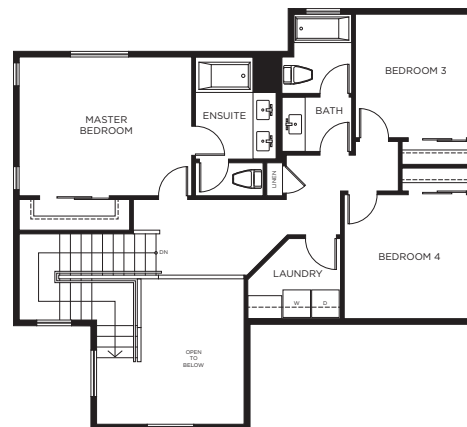

Plan A

3 Bedrooms, 2 Baths

1,597 sf

ONDAVERDELIVING.COM

Plan B

3 Bedrooms, 2 Baths

1,889 sf

Plan C

3 Bedrooms, 2 Baths

2,212 sf

MAIN FLOOR

UPPER FLOOR (3 BED OPTION)

UPPER FLOOR (4 BED OPTION)